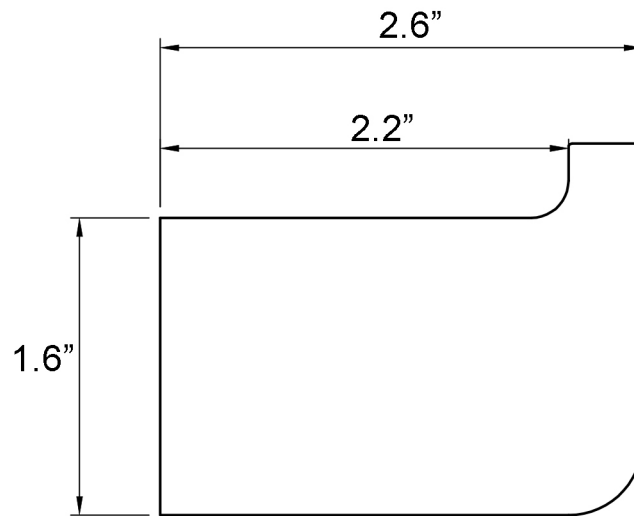

**Features**

- Bathroom Hook
- Polished Chrome Finish
- Solid Brass Base
- Includes Mounting Hardware

**Cube WSBC 226808 CR**

**SKU# | Option:**

- Cube WSBC 226808 CR | Polished Chrome

**Finishes**

 CR Polished Chrome

<p><b>Collection</b> Cube</p>	<p><b>Model  </b> Cube WSBC 226808</p>	<p>Dimensions Metric  <i>1 inch = 2.54 cm</i>  <i>1 inch = 25.4 mm</i></p>	 <p>1051 Lea Drive - Collegeville, PA 19426          Tel. 215 513 9400 - Fax 610 831 0215  <a href="http://www.ws bathcollections.com">www.ws bathcollections.com</a> - <a href="mailto:info@ws bathcollectins.com">info@ws bathcollectins.com</a></p>
-----------------------------------	--	--	---

# Product Specs Sheets

Collection  
Cube

Model |  
Cube WSBC 226808

Dimensions Metric  
*1 inch = 2.54 cm*  
*1 inch = 25.4 mm*

**WS**<sup>®</sup>  
BATH  
COLLECTIONS

1051 Lea Drive - Collegeville, PA 19426  
Tel. 215 513 9400 - Fax 610 831 0215  
[www.ws bathcollections.com](http://www.ws bathcollections.com) - [info@ws bathcollections.com](mailto:info@ws bathcollections.com)