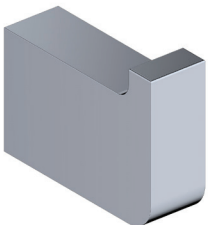

**Features**

- Bathroom Hook
- Polished Chrome Finish
- Solid Brass Base
- Includes Mounting Hardware

**Cube WSBC 226808 CR**

**SKU# | Option:**

- Cube WSBC 226808 CR | Polished Chrome

**Finishes**

 CR Polished Chrome

<p><b>Collection</b> Cube</p>	<p><b>Model  </b> Cube WSBC 226808</p>	<p>Dimensions Metric  <i>1 inch = 2.54 cm</i>  <i>1 inch = 25.4 mm</i></p>	 <p>1051 Lea Drive - Collegeville, PA 19426          Tel. 215 513 9400 - Fax 610 831 0215  <a href="http://www.ws bathcollections.com">www.ws bathcollections.com</a> - <a href="mailto:info@ws bathcollectins.com">info@ws bathcollectins.com</a></p>
-----------------------------------	--	--	---

# Product Specs Sheets

Collection  
Cube

Model |  
Cube WSBC 226808

Dimensions Metric  
*1 inch = 2.54 cm*  
*1 inch = 25.4 mm*

**WS**<sup>®</sup>  
BATH  
COLLECTIONS

1051 Lea Drive - Collegeville, PA 19426  
Tel. 215 513 9400 - Fax 610 831 0215  
[www.ws bathcollections.com](http://www.ws bathcollections.com) - [info@ws bathcollections.com](mailto:info@ws bathcollections.com)