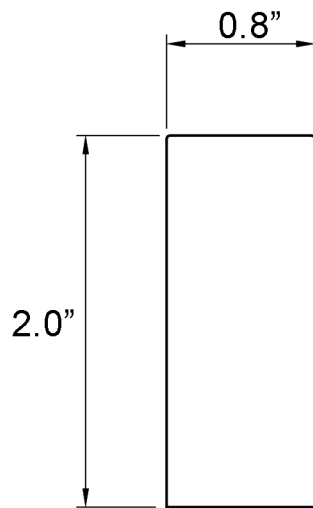

**Features**

- Bathroom Hook
- Polished Chrome Finish
- Solid Brass Base
- Includes Mounting Hardware

**Cube WSBC 226808 CR**

**SKU# | Option:**

- Cube WSBC 226808 CR | Polished Chrome

**Finishes**

 CR Polished Chrome

<p><b>Collection</b> Cube</p>	<p><b>Model  </b> Cube WSBC 226808</p>	<p>Dimensions Metric  <i>1 inch = 2.54 cm</i>  <i>1 inch = 25.4 mm</i></p>	 <p>1051 Lea Drive - Collegeville, PA 19426          Tel. 215 513 9400 - Fax 610 831 0215  <a href="http://www.ws bathcollections.com">www.ws bathcollections.com</a> - <a href="mailto:info@ws bathcollectins.com">info@ws bathcollectins.com</a></p>
-----------------------------------	--	--	---

# Product Specs Sheets

Collection  
Cube

Model |  
Cube WSBC 226808

Dimensions Metric  
*1 inch = 2.54 cm*  
*1 inch = 25.4 mm*

**WS**<sup>®</sup>  
BATH  
COLLECTIONS

1051 Lea Drive - Collegeville, PA 19426  
Tel. 215 513 9400 - Fax 610 831 0215  
[www.ws bathcollections.com](http://www.ws bathcollections.com) - [info@ws bathcollections.com](mailto:info@ws bathcollections.com)